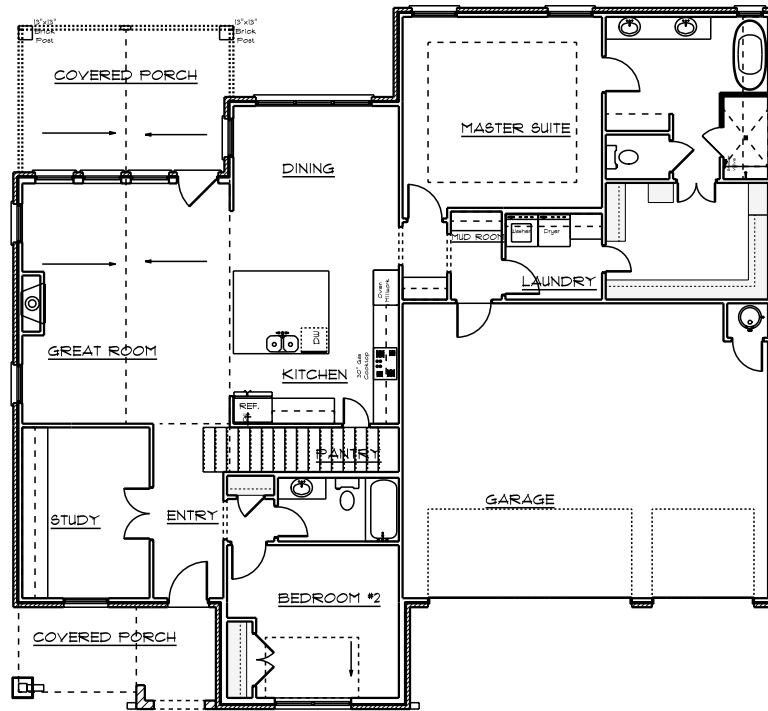

# 4008 Stone Hill Lane

Tahoe

2773 SF

First Floor

Second Floor